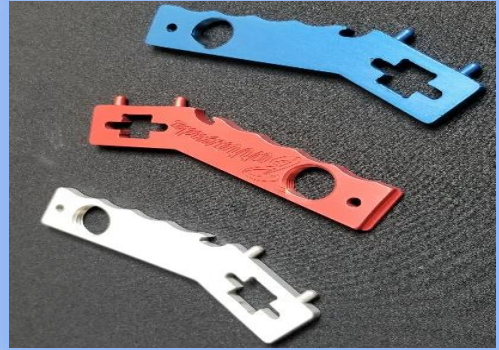

Marine Multi Tool:

6 tools in one made from 6061-T6 Aluminum.
Anodized in Red, Blue, and clear.

Volume pricing discounts available.

Every boat owner must have on Board!

- Fuel/water/sewage cap wrench
- Square & winged head drain plug wrench
 - Drain plug storage location
 - Secondary fuel cap wrench
 - Beverage can tab opener
 - Bottle cap opener
 - Can be custom engraved with your logo/name